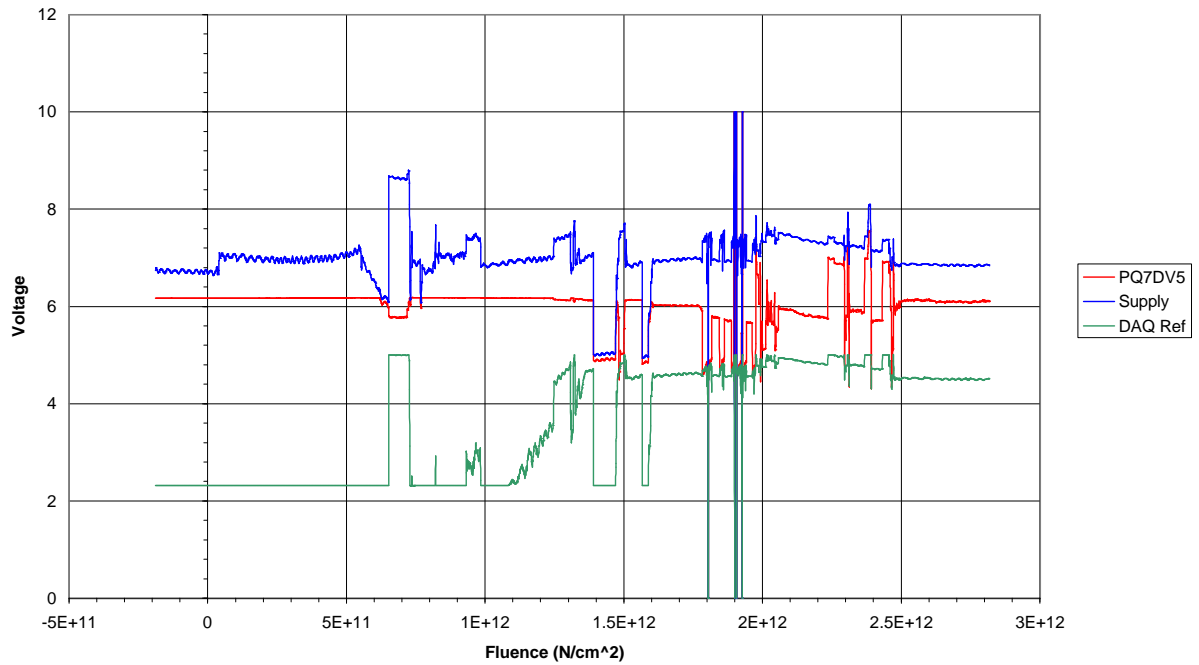

Reactor Neutrons + Photons: PQ7DV5

Reactor Neutrons + Photons: PQ7DV5

Reactor Neutrons + Photons: PQ7DV5

Cobalt 60 PQ7DV5