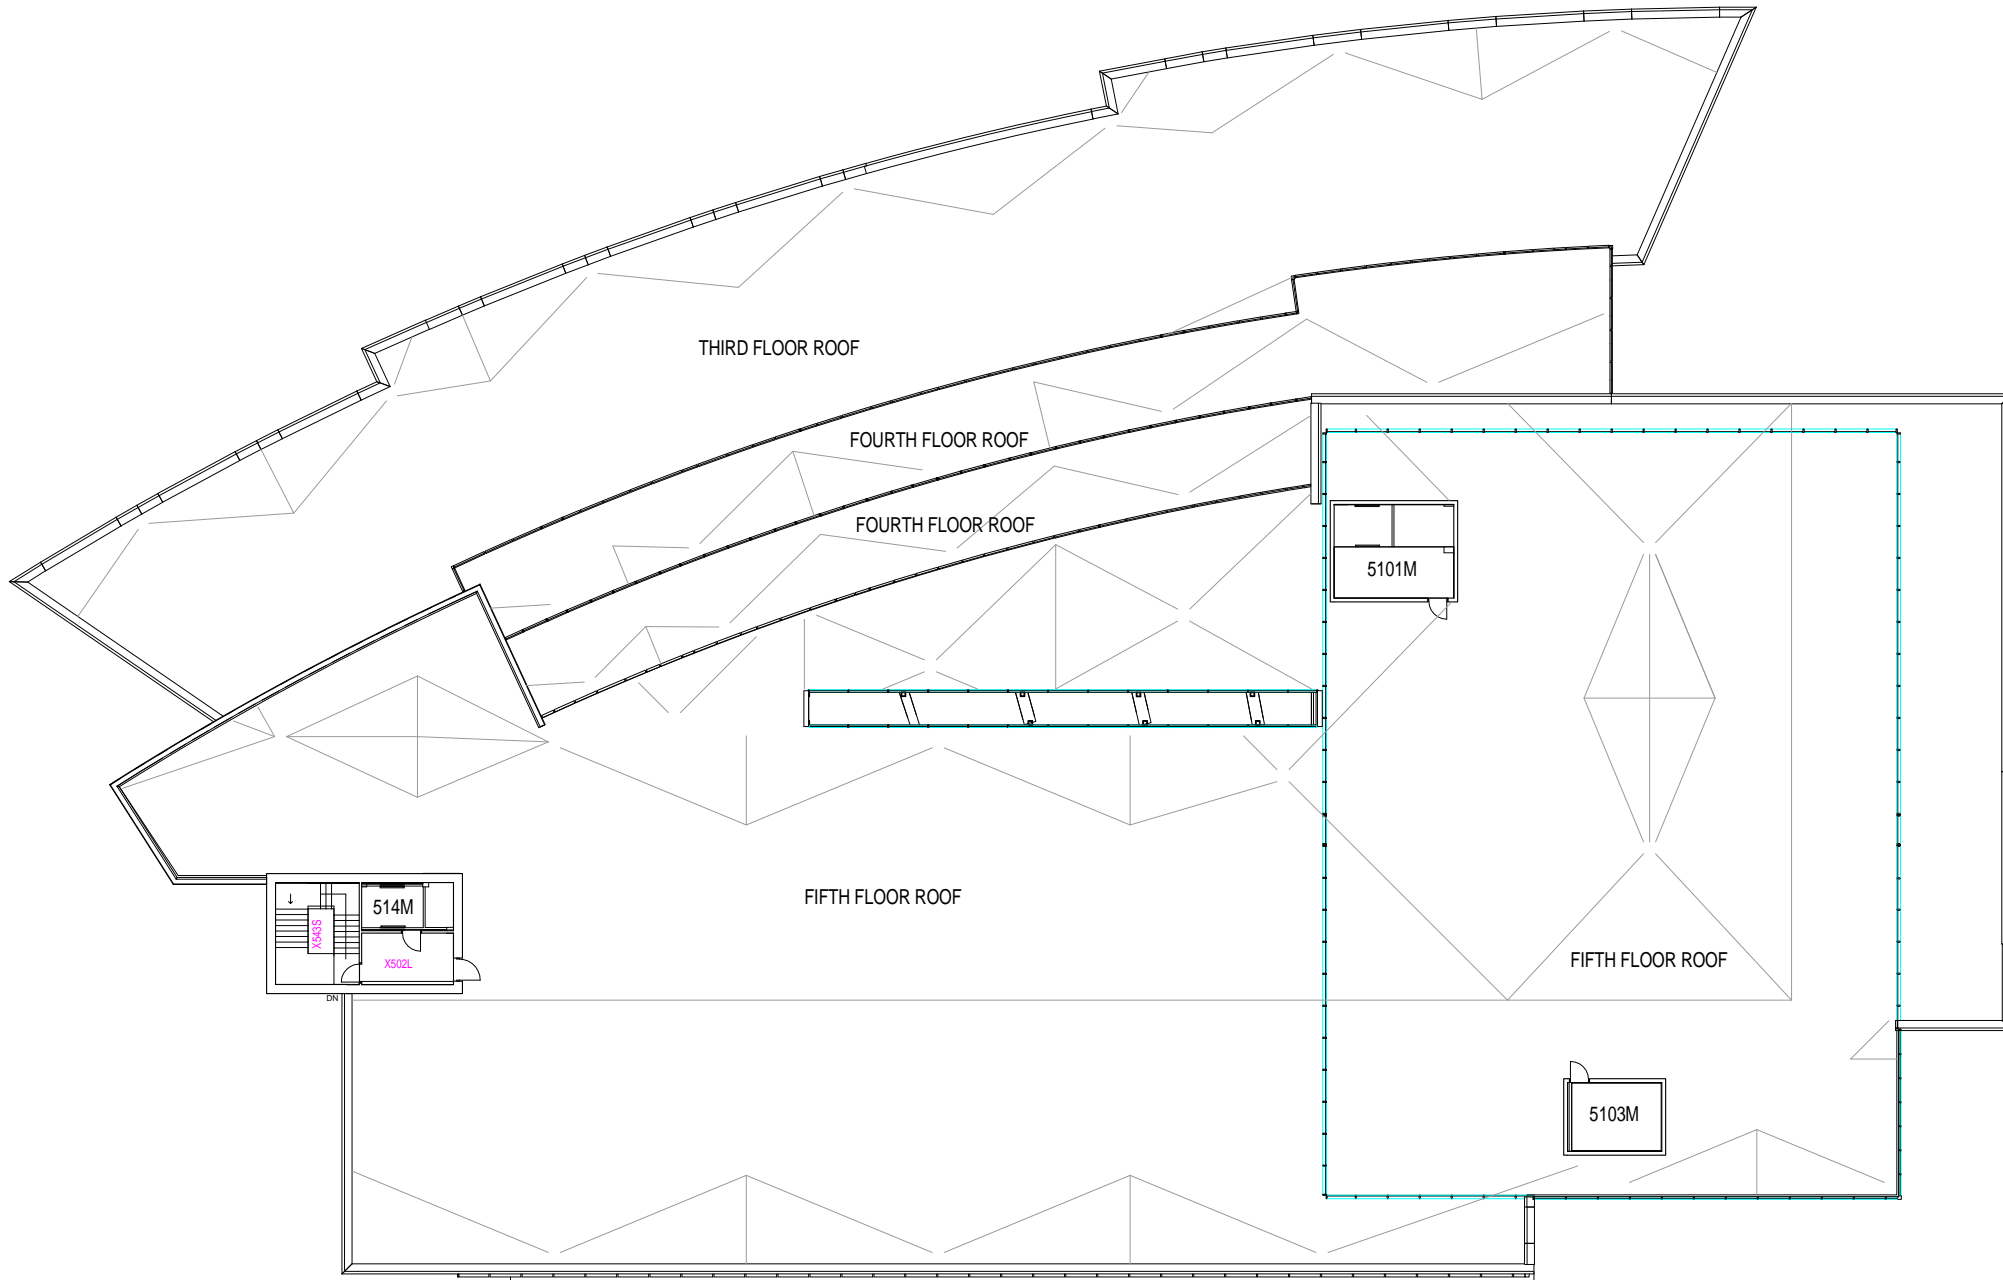

**DRAWING DATES:**

REVISED: \_\_\_\_\_

REVISED: \_\_\_\_\_

REVISED: \_\_\_\_\_

**Physics Research  
Building (0070)**

191 West Woodruff Avenue  
Columbus OH 43210

**Fifth Floor**

SHEET NO.

**07 / 08**

0 4' 8' 16' 24' 32' FEET  
SCALE

X - NUMBERS INDICATE CIRCULATION AREAS.  
● - INDICATES BOUNDARY OF CIRCULATION AREA.

**THE OHIO STATE  
UNIVERSITY**

**DISCLAIMER:**

NO GUARANTEE IS IMPLIED AS TO THE ACCURACY OF DIMENSIONS OR BUILDING FEATURES SHOWN. USERS OF THIS DRAWING ASSUME ALL RESPONSIBILITY FOR VERIFYING ITS ACCURACY.

**DRAWING DATES:**

REVISED: \_\_\_\_\_

REVISED: \_\_\_\_\_

REVISED: \_\_\_\_\_

**Physics Research  
Building (0070)**

191 West Woodruff Avenue  
Columbus OH 43210

0 4' 8' 16' 24' 32' FEET  
SCALE

**Roof**

SHEET NO.

**08 / 08**

X - NUMBERS INDICATE CIRCULATION AREAS.  
● - INDICATES BOUNDARY OF CIRCULATION AREA.