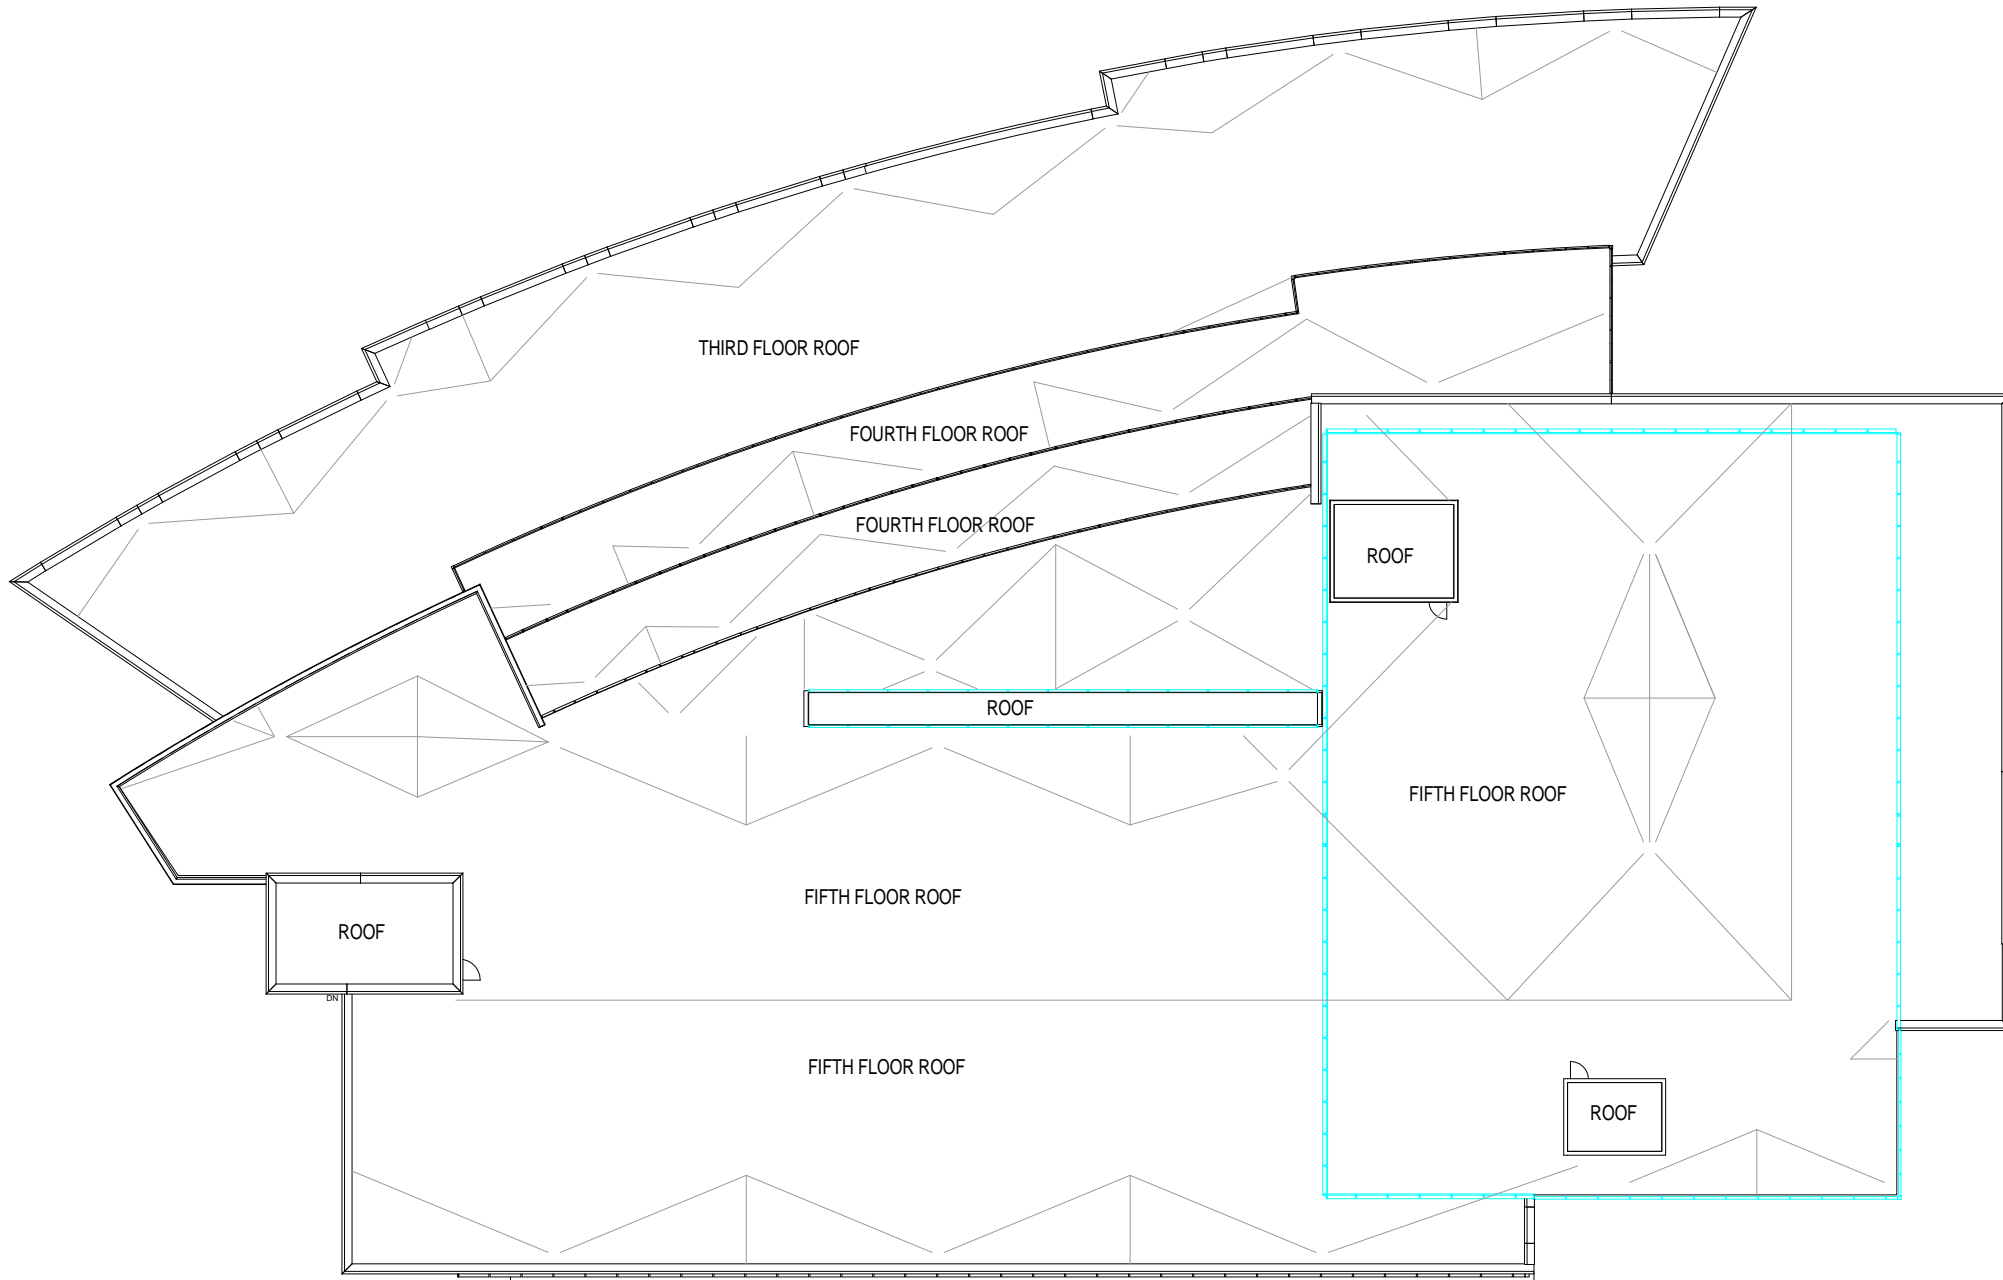

**07 / 08**

0 4' 8' 16' 24' 32' FEET  
SCALE

X - NUMBERS INDICATE CIRCULATION AREAS.  
● - INDICATES BOUNDARY OF CIRCULATION AREA.

**THE OHIO STATE  
UNIVERSITY**

**DISCLAIMER:**

NO GUARANTEE IS IMPLIED AS TO THE ACCURACY OF DIMENSIONS OR BUILDING FEATURES SHOWN. USERS OF THIS DRAWING ASSUME ALL RESPONSIBILITY FOR VERIFYING ITS ACCURACY.

**DRAWING DATES:**

REVISED: \_\_\_\_\_

REVISED: \_\_\_\_\_

REVISED: \_\_\_\_\_

**Physics Research  
Building (0070)**

191 West Woodruff Avenue  
Columbus OH 43210

0 4' 8' 16' 24' 32' FEET  
SCALE

**Roof**

SHEET NO.

**08 / 08**

X - NUMBERS INDICATE CIRCULATION AREAS.  
● - INDICATES BOUNDARY OF CIRCULATION AREA.